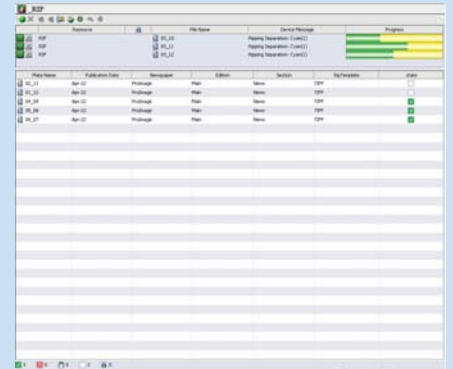

NewsWay RIPs are fully compatible with both Postscript and Adobe PDF. Implementation of either or both of these RIPs provide publishers with a choice of features like InRIP trapping, more than 4,000 shades of grey, powerful media savings, and much more. Apart from Postscript and PDF, a wide range of additional input files supported include TIFF/IT-P1 (optional), TIFF6, DCS-2 and EPS.

More Efficient Output with Soft Viewing

The web-based NewsWay GUI can be used to control the RIP from any client in the network. NewsWay will automatically generate previews of all RIPped files, enabling users to view any processed file without waiting.

The application's load-balancing and clustering features also make it easy to build "RIP Farms," where a number of RIPs running on different hardware may be controlled and managed from a single GUI, to then be used in the most efficient way. Moreover, the feature allows sharing RIPs through a single input queue as well as load sharing of imaging devices. At the output stage, the NewsWay imaging server interfaces with most known imaging devices, from popular ECRM and AGFA imagesetters to a wide range of CTP devices.

NWRIP properties are easily managed via "naming rules," making it very simple to dynamically pass parameters to it.

For example, decision mechanisms that affect properties like RIPping in monochrome instead of CMYK can easily be applied within a NewsWay workflow.

Manage a large number of RIPs from a single screen.

For more information contact any of our subsidiaries or visit our web site: www.newsday.com

New Prolmage Ltd.
Poleg Industrial Park,
4 Hagavish St.
Netanya P.O. Box 8764,
Israel, 42507
Tel: +972-732-600-300
Fax: +972-732-600-333
pii@newsday.com

New Prolmage Ltd.
Rowlandson House
289-293 Ballards Lane
London N12 8NP
United Kingdom
Tel: +44 (0) 84545 88600
Fax: +44 (0) 84545 88601
pie@newsday.com

New Prolmage America, Inc.
103 Carnegie Center - Suite 300,
Princeton, NJ 08540
USA
Tel: (609) 844-7576
Fax: (609) 895-2666
Contact: John Ialacci
pia@newsday.com